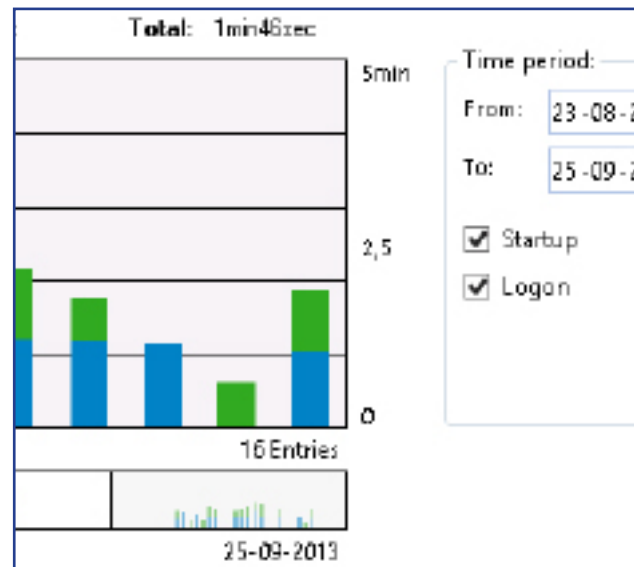

Apart from the raw information that is delivered directly, Configuration Management uses this data to calculate the utilization index of the individual computers.

The IT Department will be able to validate the performance of a certain computer at any time. To be more precise: The IT

Department is able to observe the hardware performance in relation to the end-user's expectations and experience at a specific moment.

Features

■ Startup and Logon Time

Definition of the time passed from turn on until logon. And from logon until the computer is ready to use

■ Utilization Index

Indicates the utilization index of the individual computer. This feature makes it easy to see the consequences of software updating and to plan purchase of hardware

Microsoft Gold Certified Partner
 CapaSystems has been globally accredited
 as a Microsoft Gold Certified Partner.