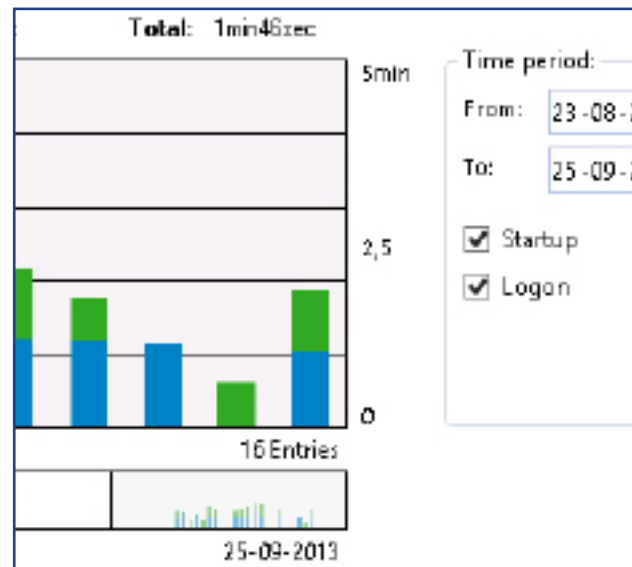

Apart from the raw information that is delivered directly, Configuration Management uses this data to calculate the utilization index of the individual computers.

The IT Department will be able to validate the performance of a certain computer at any time. To be more precise: The IT

Department is able to observe the hardware performance in relation to the end-user's expectations and experience at a specific moment.

Features

■ Startup and Logon Time

Definition of the time passed from turn on until logon. And from logon until the computer is ready to use

■ Utilization Index

Indicates the utilization index of the individual computer. This feature makes it easy to see the consequences of software updating and to plan purchase of hardware

Microsoft Gold Certified Partner
 CapaSystems has been globally accredited
 as a Microsoft Gold Certified Partner.